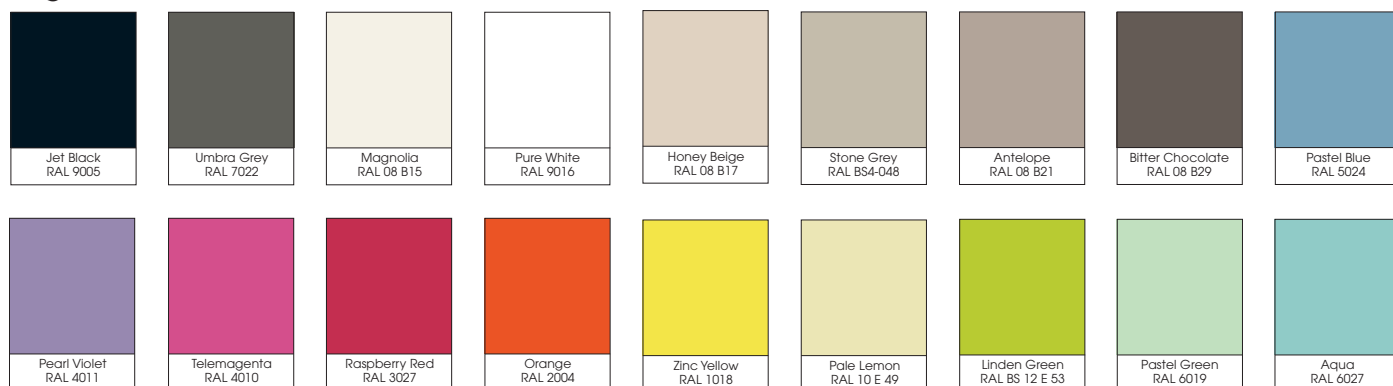

Spring/Summer 2010 Colour Options

Stainless Steel Finish

High Gloss Finish

Colour Combinations - Some ideas or choose your own

Other colour options are available, please ask for details.

The printed colours shown are for guidance only and not an exact match. Please contact us for a true colour swatch before ordering.