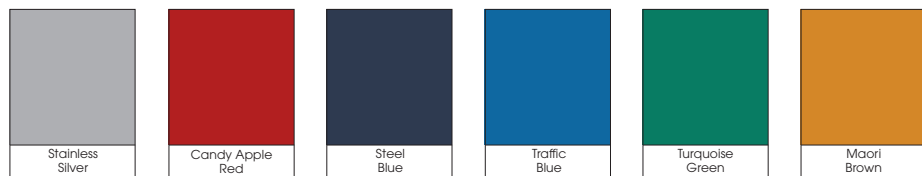

Spring/Summer 2010 Colour Options

Stainless Steel Finish

High Gloss Finish

Colour Combinations - Some ideas or choose your own

Other colour options are available, please ask for details.

The printed colours shown are for guidance only and not an exact match. Please contact us for a true colour swatch before ordering.